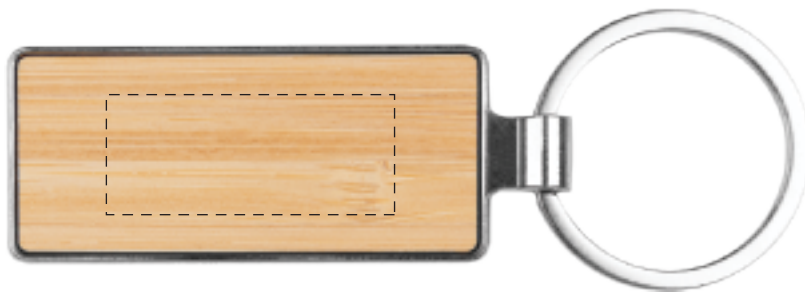

LASER ENGRAVE

Laser Engraves Tone-On-Tone

F.P.O.

16PT SAN SERIF FONT STYLE MINIMUM FOR BEST RESULTS - 2PT LINE WEIGHT

*Wood & Bamboo products are prone to color variances and will vary between dye lots.
Color variances are to be expected as no two bamboo products
will be the exact same shade even within the same dye lot.*

Small text/details are not recommended on Wooden items

Lorem ipsum

Dashed Line For Imprint Area Only, Will Not Print.

	Artist/Date : Order # : Ship Date : Imprint Color : Item Color :	Item # : 20053 Imprint Size : 1 1/2" W x 5/8" H Imprint Type : Laser Engraves	Proofing:
--	--	---	-----------